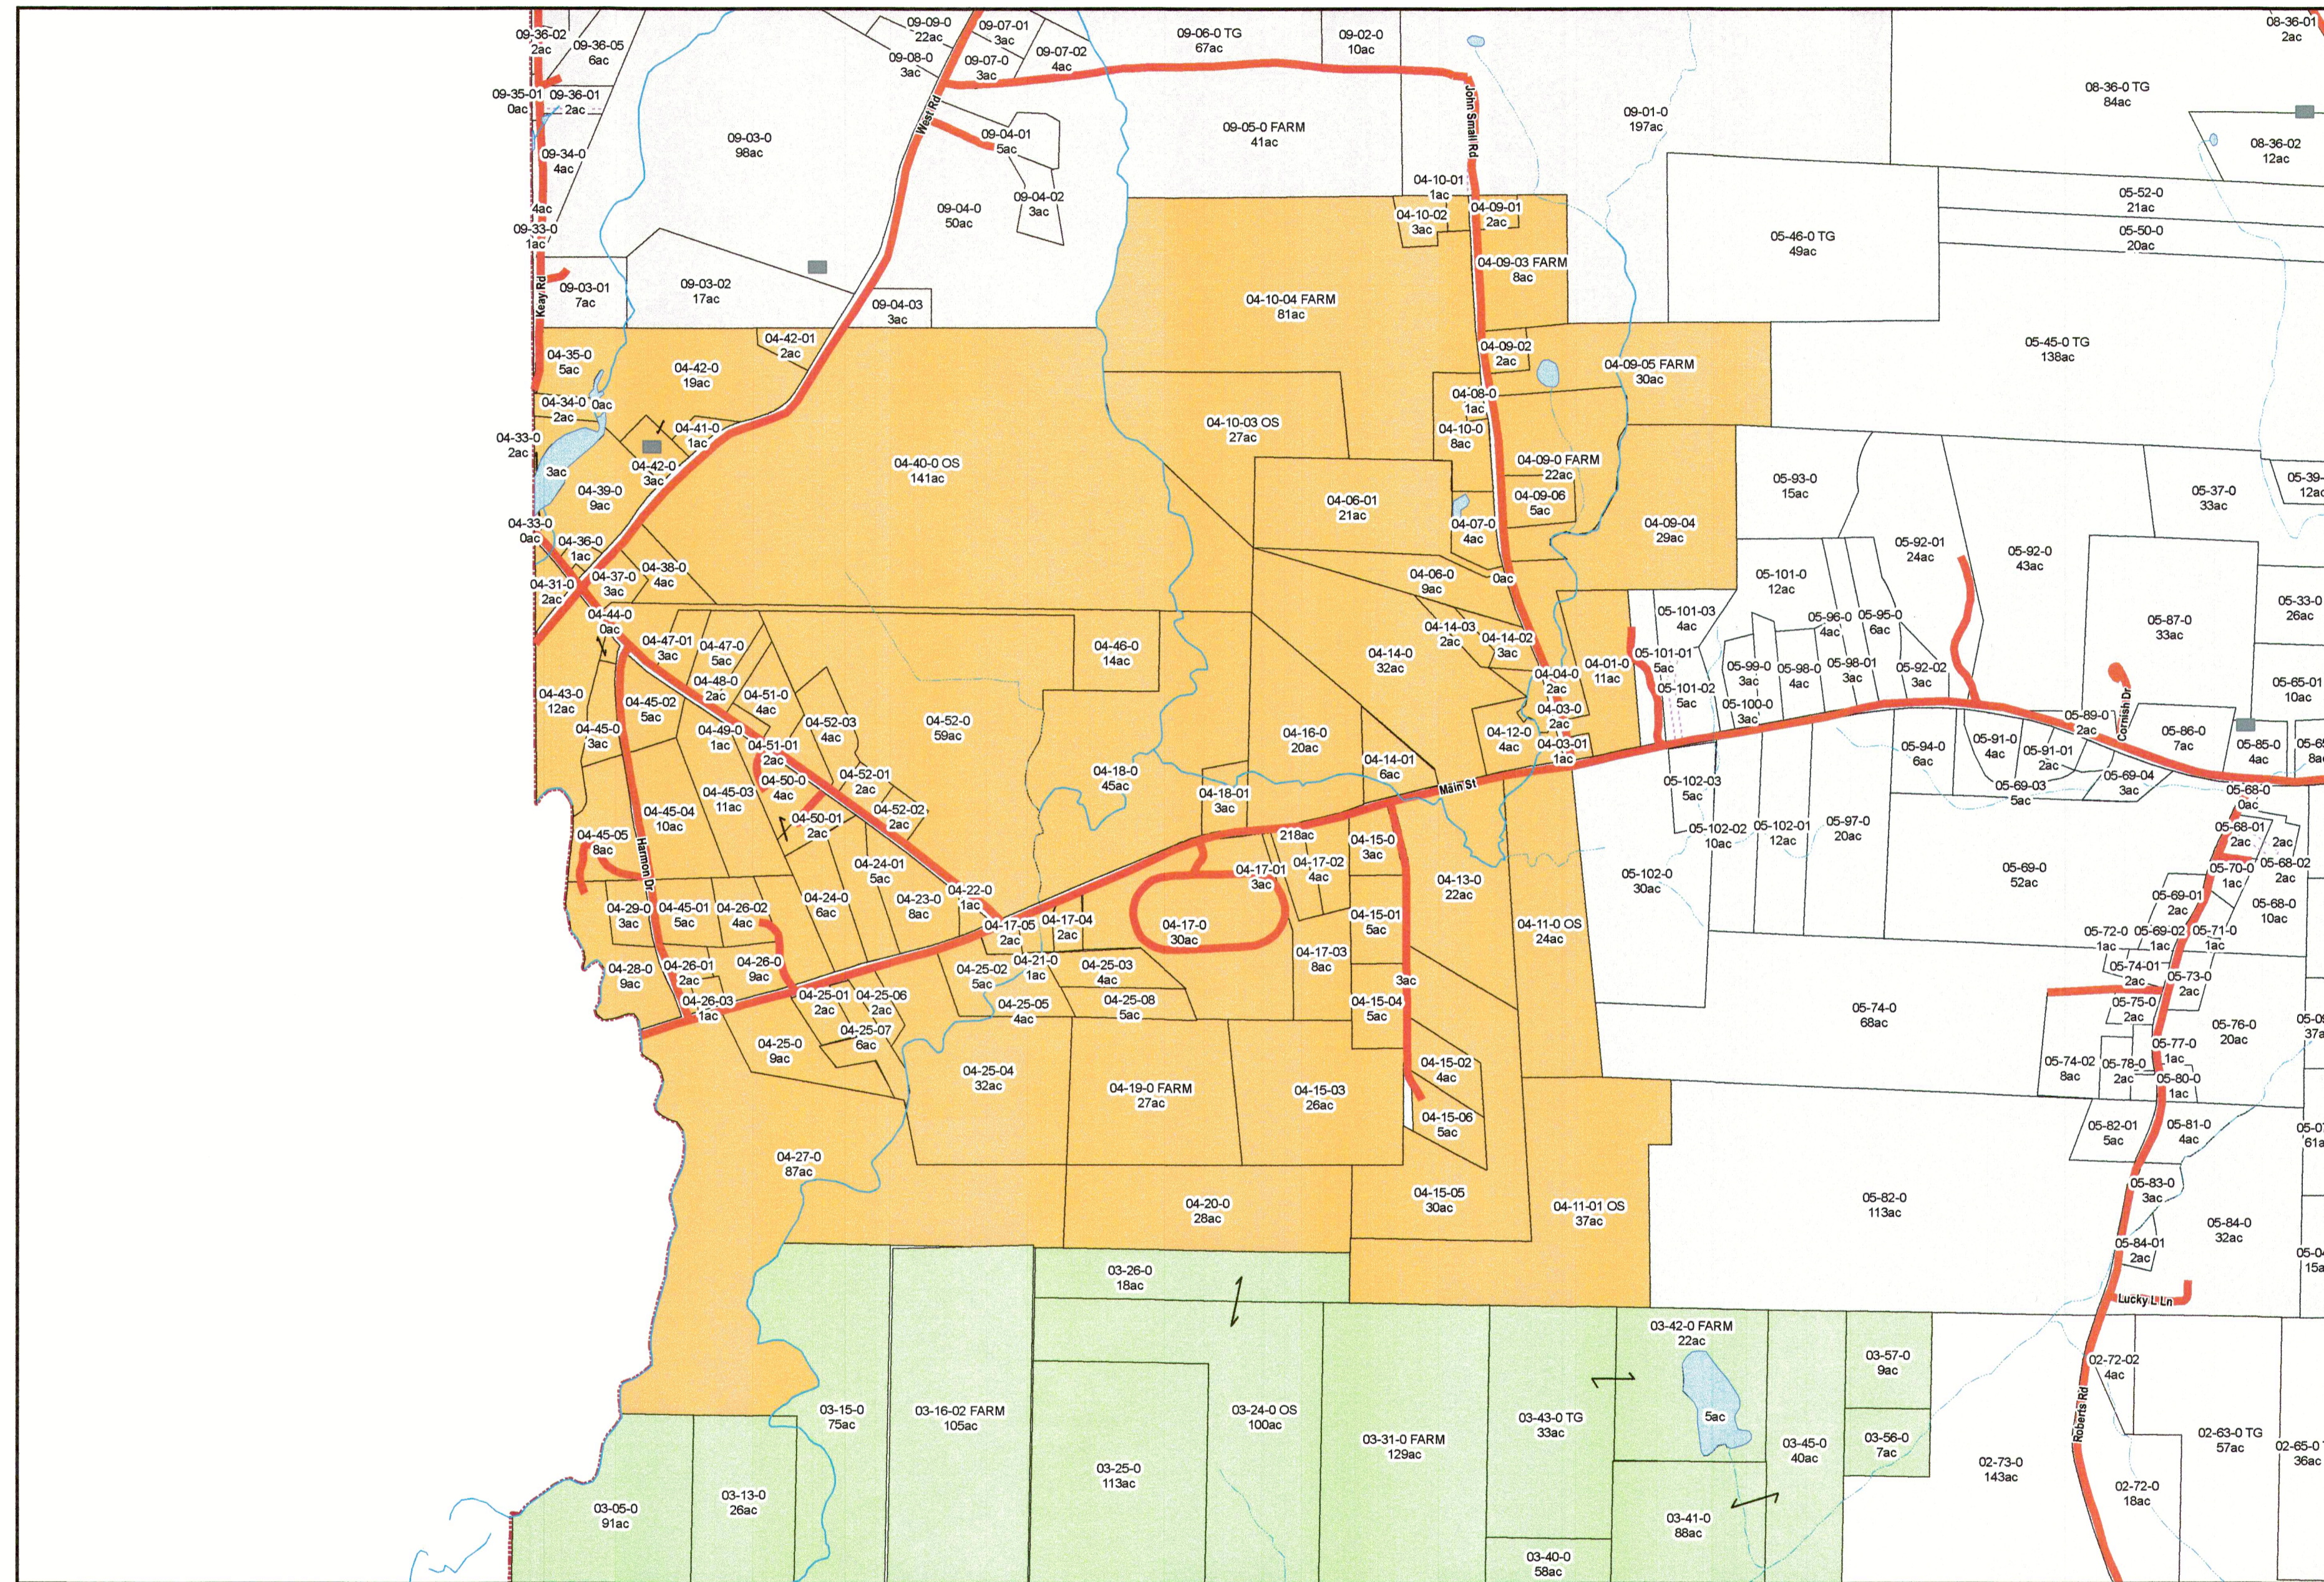

SABATTUS

LISBON

Data from Town of Bowdoin and Maine Office of GIS, and from a variety of other sources.

- Common ownership
- Right of Way
- River or Stream
- Tree growth
- Cemetery
- Town Forest -

Open Space O.S.

The cemeteries shown hereon, depicted with a symbol have not been field located. Their actual size and location may vary. The locations shown are based on historic information provided by the Town of Bowdoin and local knowledge.

These plans are for tax assessment purposes only and should not be used for other purposes including, but not limited to conveyancing and site plans.

TOPSHAM

Prepared by  
**Clyde E Cavender**  
P. O. Box 124  
Lisbon Falls, Maine 04252  
April 2022

1 inch = 500 feet

MAP 4

Property Map

**Bowdoin**

Maine