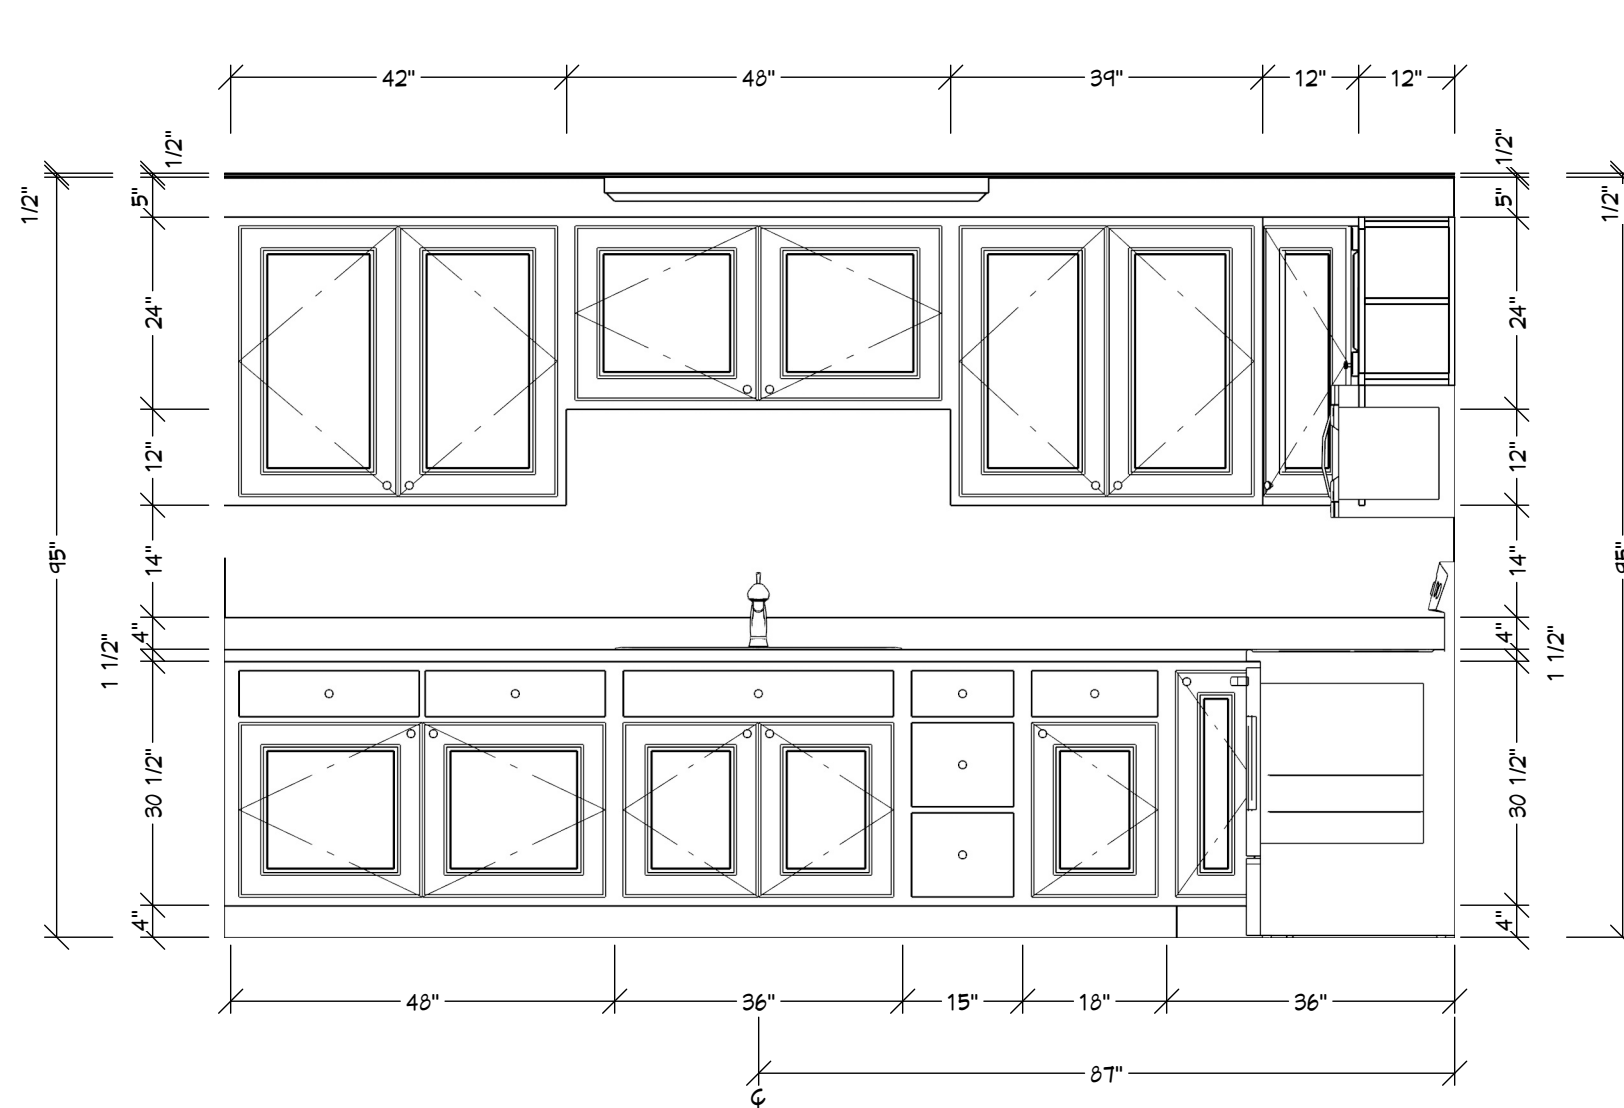

Bowdoin Fire Department - Kitchen Remodel

REVISION TABLE	
NUMBER	DATE

Coversheet

Bowdoin Fire Department
Kitchen Remodel

DRAWINGS PROVIDED BY:
Double D Designs
45T Front Street
Richmond, ME
04957

DATE:

8/14/2024

SCALE: NTS

SHEET:

Cover

Elevation 1

Elevation 2

Kitchen Elevations

REVISION TABLE	
NUMBER	DATE

Kitchen Details