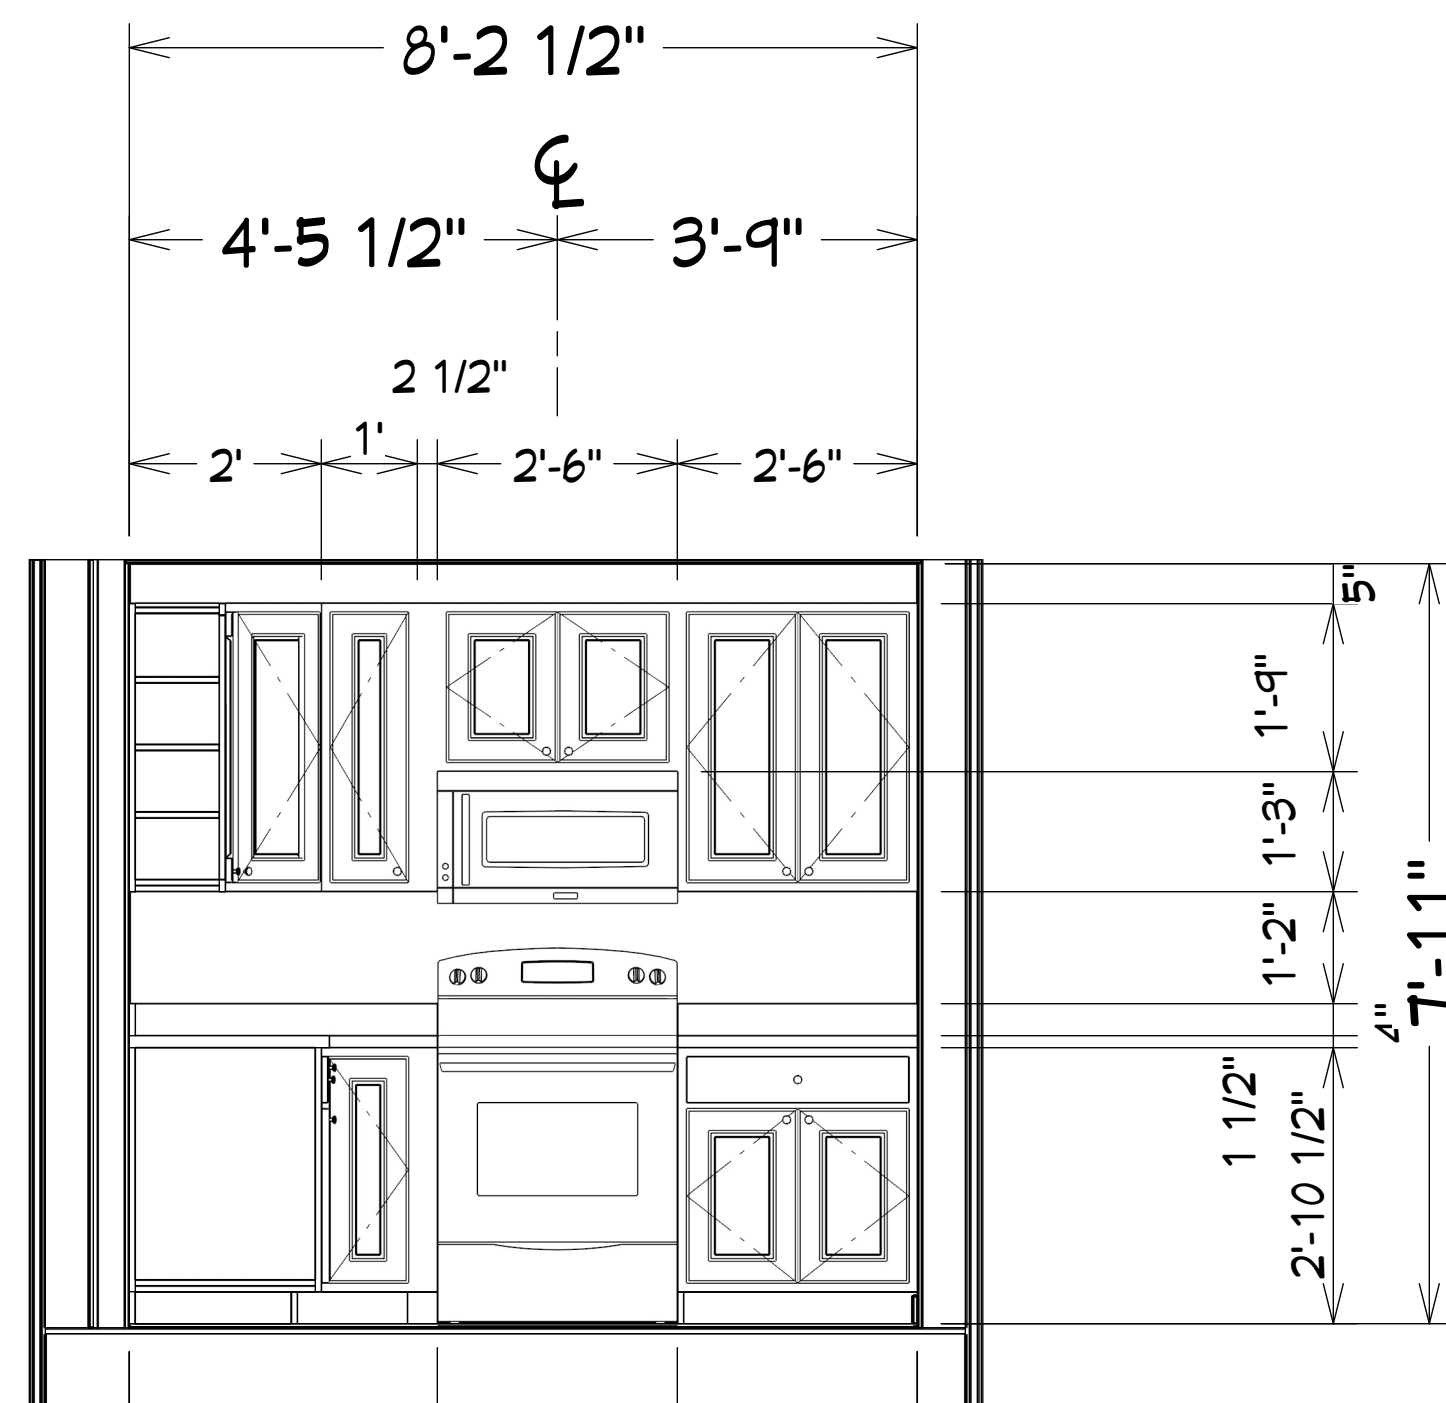

Bowdoin Fire Department - Kitchen Remodel

REVISION TABLE	
NUMBER	DATE

Coversheet

Bowdoin Fire Department
Kitchen Remodel

DRAWINGS PROVIDED BY:
Double D Designs
45T Front Street
Richmond, ME
04957

DATE:

8/14/2024

SCALE: NTS

SHEET:

Cover

Elevation 1

Elevation 2

Kitchen Elevations

REVISION TABLE	
NUMBER	DATE

Kitchen Details

Bowdoin Fire Department
Kitchen Remodel

DRAWINGS PROVIDED BY:
Double D Designs
45T Front Street
Richmond, ME
04357

DATE:
8/14/2024

SCALE: 1"=1'

SHEET:
P-1